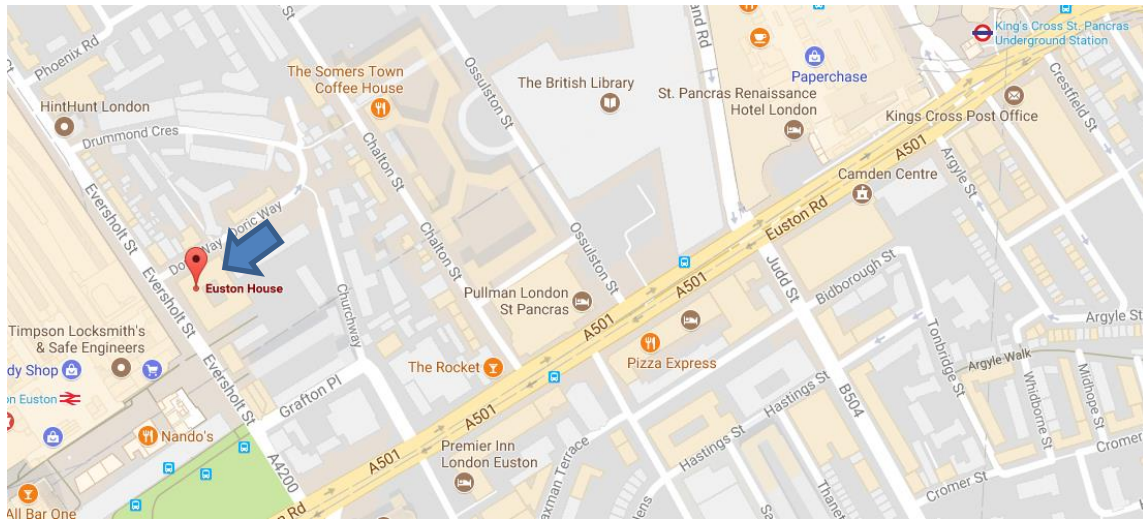

Location

Euston House, 24 Eversholt Street, London, NW1 1AD. Tel: 020 3874 3000

Directions

From Euston Station: Find your way to the Fat Face shop in the station then exit the station by the shop and walk towards the Marks and Spencer shop sign. Go past Marks and Spencer and down the stairs. Euston House is straight across the road.

Euston Square Underground Station: Take the exit marked Euston Road (North) and Railway Station. Turn left at onto Euston Road. Walk past two sets of traffic lights and Euston Railway Station. At the third set of traffic lights turn left into Euston Square. This becomes Eversholt Street. Euston House is on the right.

From Kings Cross & St Pancras Station: The hotel is a 12 minute walk from here or you can take the Northern or Victoria line underground for one stop to Euston. Leave the station by the Fat Face Shop and walk towards the Marks and Spencer shop sign. Go past Marks and Spencer and down the stairs. Euston House is straight across the road.

From Liverpool Street Station: Take the Metropolitan Line underground to Moorgate and then take the Northern line to Euston. Leave the station by the Fat Face Shop and walk towards the Marks and Spencer shop sign. Go past Marks and Spencer and down the stairs. Euston House is straight across the road.